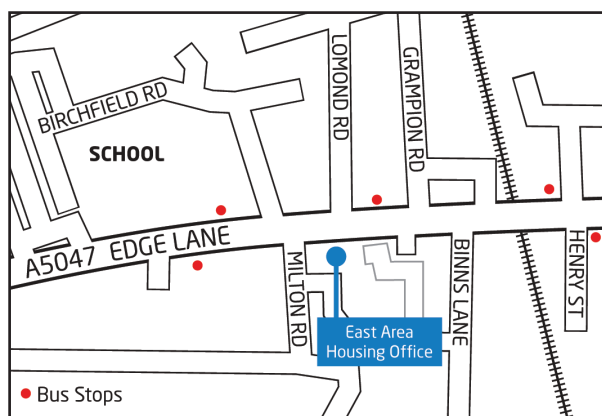

LMH East Office

Our address:

Unit One, Montrose Business Park, Edge Lane, L7 9PX

 **0300 123 2300**

 **0800 678 1894**

Email: info@liverpoolmh.co.uk

www.liverpoolmutualhomes.org

Opening times:

Monday to Friday, 9.00am to 5.00pm

How to get there:

By bus

Merseytravel and Arriva operate regular bus services along Edge Lane. Arriva service numbers 6 and 7 pass every 10 to 15 minutes. The map shows the nearest stops to our new office.

On foot

From Edge Lane, walk down Milton Road and through the gates to the carpark. The entrance to our offices is via the car park and is clearly marked.

By car

The entrance to the car park is on Milton Road, which is the left turn immediately after the office. Milton Road can only be accessed when travelling along Edge Lane towards the city centre.