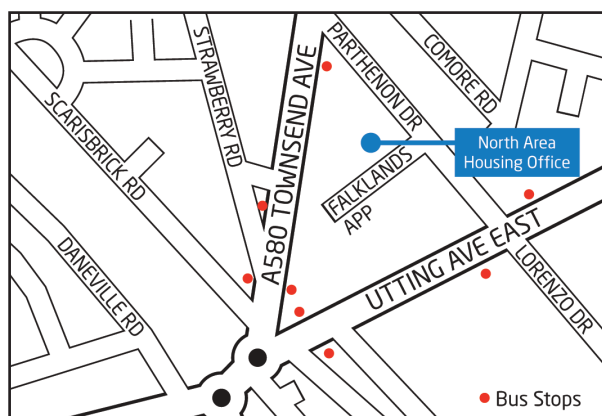

LMH North Office

Our address:

3 Falklands Approach, Off Parthenon Drive, L11 5BS

 **0300 123 2300**

 **0800 678 1894**

Email: info@liverpoolmh.co.uk

www.liverpoolmutualhomes.org

Opening times:

Monday to Friday, 9.00am to 5.00pm

How to get there:

By bus

Services 17 and 14 from the city centre:

Number 17 stops on Townsend Avenue by the Norris Green Library (Broadway) and you can walk through the wide alley way walk through which all residents use to access LMH North Office.

Number 14 stops on Parthenon Drive and customers need to walk towards the DSS office past the day centre and turn left into Falklands Approach. The North Office is on the left hand side opposite the Driving Test Centre.

By car

Due to the proximity of the driving test centre and day care centres Falklands Approach can be very busy with traffic. Please take care in the area and watch for pedestrians and visitors to the day care centres. Car users are advised to park on Parthenon Drive.