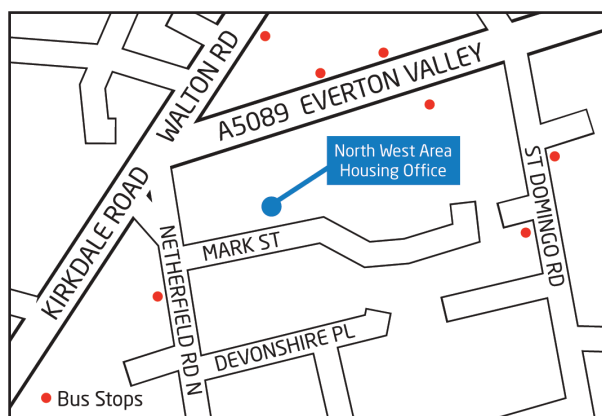

LMH North West Office

Our address:

3 Mark Street, L5 0RF

 **0300 123 2300**

 **0800 678 1894**

Email: info@liverpoolmh.co.uk

www.liverpoolmutualhomes.org

Opening times:

Monday to Friday, 9.00am to 5.00pm

How to get there:

By bus

Service Numbers 20, 21, 26, 311, 345 from city centre. Look out for stops near the junction of Netherfield Road North and Kirkdale Road.

By car

From the city centre take Scotland Road and then Kirkdale Road. The office is on Mark Street, near the junction of Netherfield Road North, Everton Valley and Kirkdale Road. There is limited on-street parking near the office on Mark Street.