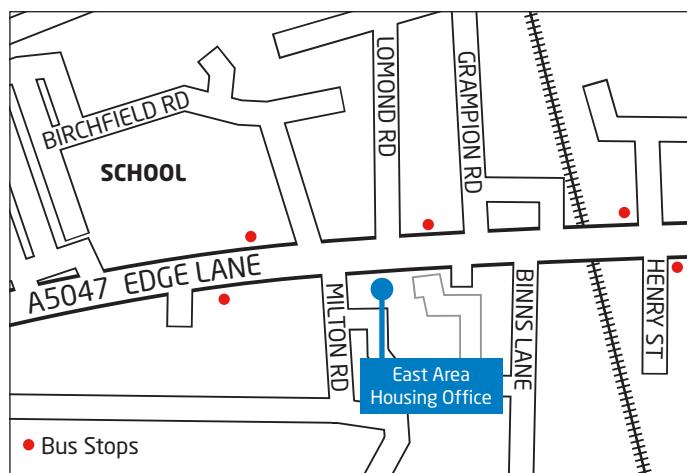

## East Area Housing Office

#### By bus

Merseytravel and Arriva operate regular bus services along Edge Lane. Arriva service numbers 6 and 7 pass every 10 to 15 minutes. The map shows the nearest stops to our new office.

#### On foot

From Edge Lane, walk down Milton Road and through the gates to the carpark. The entrance to our offices is via the car park and is clearly marked.

#### By car

The entrance to the car park is on Milton Road, which is the left turn immediately after the office. Milton Road can only be accessed when travelling along Edge Lane towards the city centre.