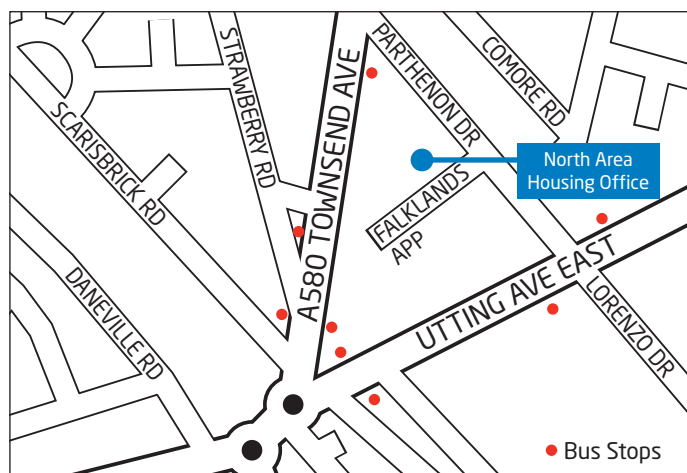

North Area Housing Office

Our address:

3 Falklands Approach,
Off Parthenon Drive,
Liverpool,
L11 5BS

Tel: 0800 678 1892

Repairs: 0800 678 1894

Email: info@liverpoolmh.co.uk

www.liverpoolmutualhomes.org

Opening times:

Monday to Friday, 9.00am to 5.00pm

How to get there:

By bus

Services 17 and 14 from the city centre:

Number 17 stops on Townsend Avenue by the Norris Green Library (Broadway) and you can walk through the wide alley way walk through which all residents use to access LMH North Office.

Number 14 stops on Parthenon Drive and customers need to walk towards the DSS office past the day centre and turn left into Falklands Approach. The North Office is on the left hand side opposite the Driving Test Centre.

By car

Due to the proximity of the driving test centre and day care centres Falklands Approach can be very busy with traffic. Please take care in the area and watch for pedestrians and visitors to the day care centres. Car users are advised to park on Parthenon Drive.