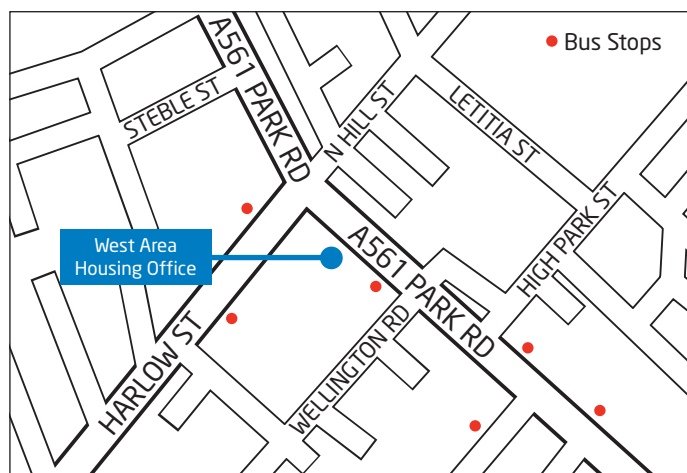

West Area Housing Office

Our address:

172 Park Road,
Liverpool,
L8 6SJ

Tel: 0800 678 1893

Repairs: 0800 678 1894

Email: info@liverpoolmh.co.uk

www.liverpoolmutualhomes.org

Opening times:

Monday to Friday, 9.00am to 5.00pm

How to get there:

By bus

Service number 82. The office is on the corner of Harlow Street and Park Road, next door to the One Stop Shop.

By car

Follow Renshaw Street and Bury Street from the city centre, along Great George Street and St James Place. Then on to Park Place which leads into Park Road. The office is on the corner of Harlow Street and Park Road, next door to the One Stop Shop. There is limited on-street parking on Harlow Street.